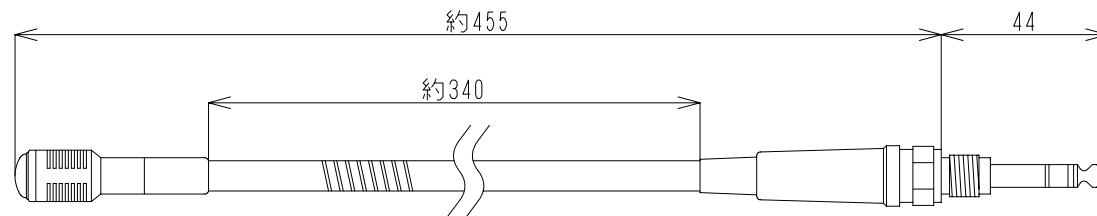

ウインドスクリーン WS20sw

C					DISK/FILE	CHECKED	USER	DESCRIPTION/TITLE		
B								SHM203K寸法図		
A					DESIGNED	DRAWN	MODEL	DRAWING No,	SCALE	SHEET
REV	DESC.	DATE	BY	CHK		S, TAKANO		MTC0220031	1/2	

ウインドスクリーン WS20sw

C					DISK/FILE	CHECKED	USER	DESCRIPTION/TITLE		
B								SHM205K寸法図		
A					DESIGNED	DRAWN	MODEL	DRAWING No,	SCALE	SHEET
REV	DESC.	DATE	BY	CHK		S, TAKANO		MTC0220032	1/2	